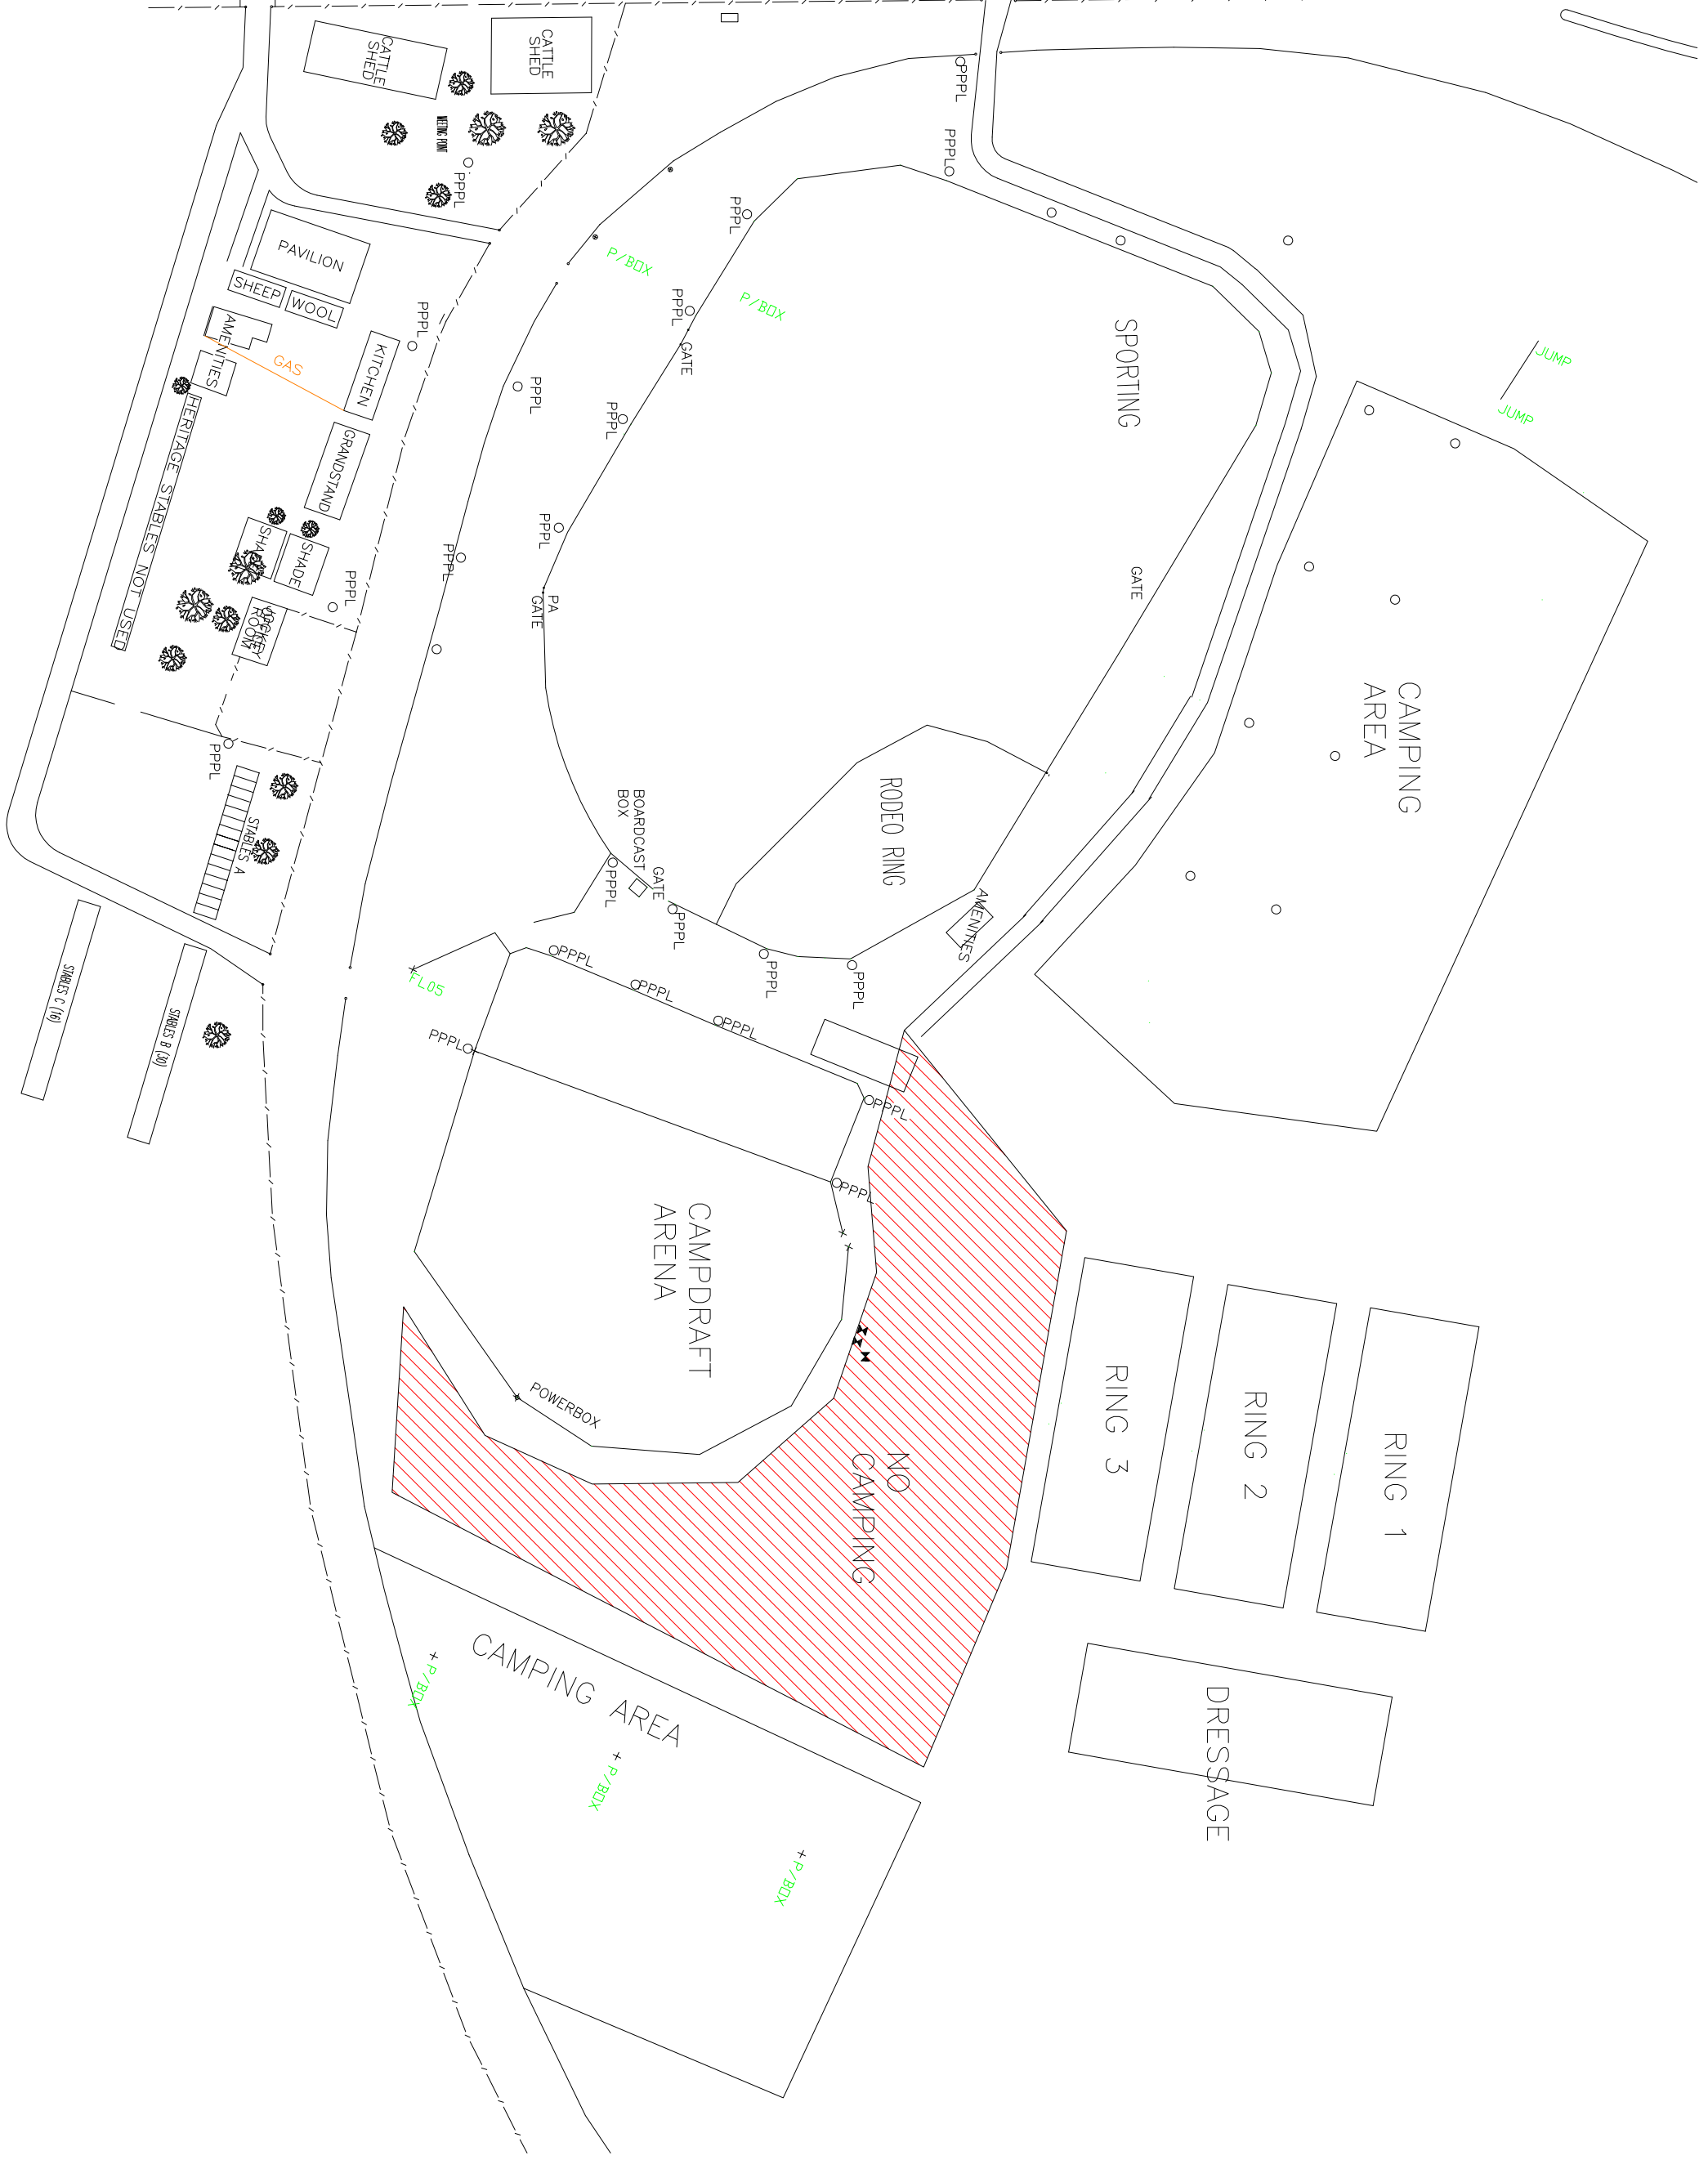

FAITHFUL STREET

DRESSAGE AND CAMPDRAFT ENTRY

BOWEN STREET

MAIN ENTRANCE

STN04  
295.699

PTCM

PPPL

STABLES E (20)

STABLES D (24)

STABLES C (16)

STABLES B (20)